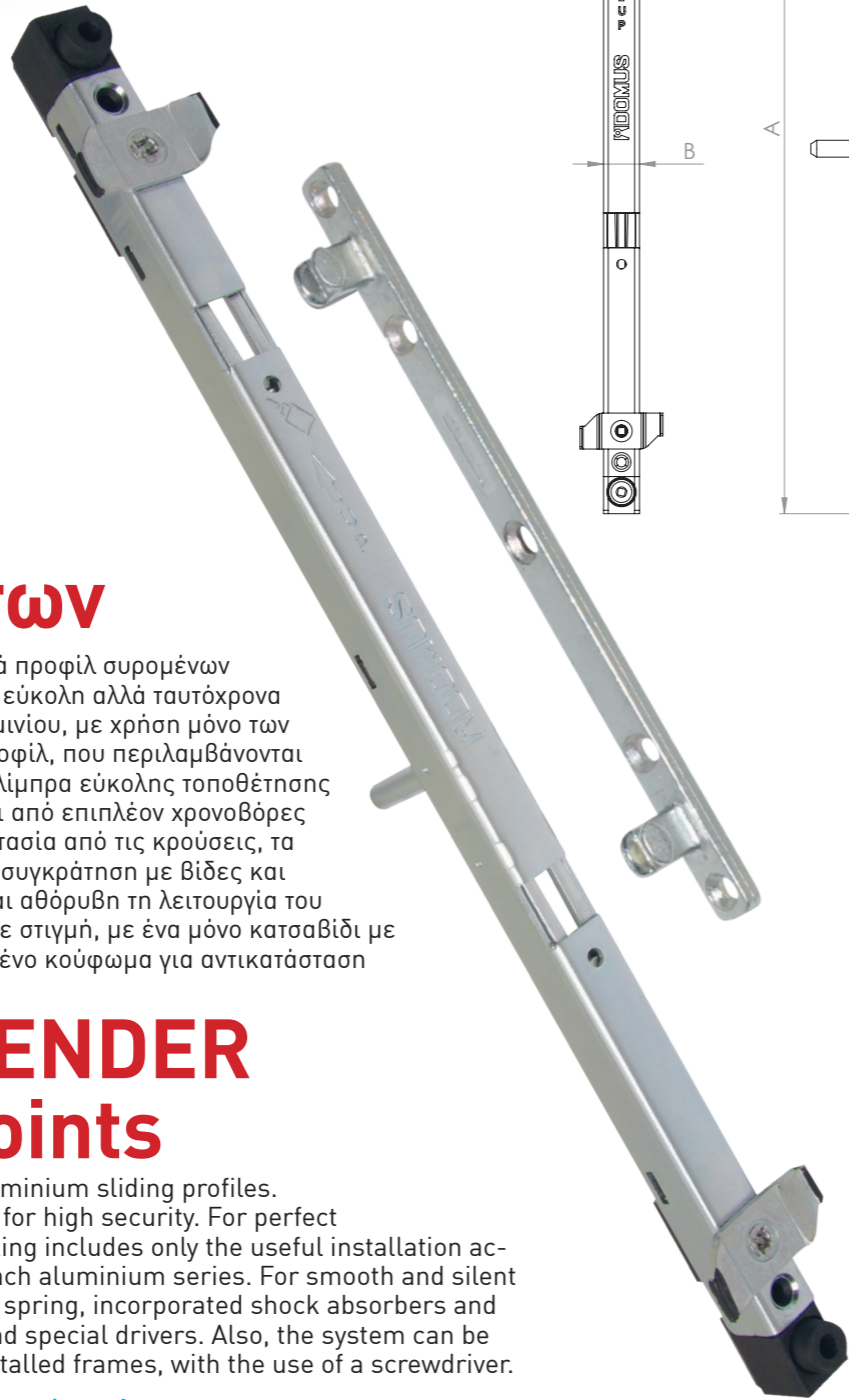

System D-FENDER 2 Locking Points

The system is suitable for several aluminium sliding profiles. Designed for an easy installation and for high security. For perfect adjustment and saving time, the packing includes only the useful installation accessories and the specific gage for each aluminium series. For smooth and silent function, the system includes special spring, incorporated shock absorbers and it is double-supported with screws and special drivers. Also, the system can be used as a replacement on already installed frames, with the use of a screwdriver.

Για περισσότερες οδηγίες εγκατάστασης κάντε κλικ...
For installation instructions please click...

<http://www.youtube.com/watch?v=hk9XCEWJwm0>

D-FENDER

ΚΩΔΙΚΟΣ CODE	ΠΕΡΙΓΡΑΦΗ DESCRIPTION	A mm	B mm	C mm	D mm	Βάρος Weight gr	Τεμ./Κιβ. Items/box	Φινιρίσμα Finish	€ (2014)
75301	ALUMIL 9200	333	15	25.6	35	336	10	ΓΑΛΒΑΝΙΖΕ/ GALVANIZED	6,80
75302	ALUMIL 14000 (M14202, M14242, M14212)	333	15	36	35	348	10	ΓΑΛΒΑΝΙΖΕ/ GALVANIZED	6,80
75311	ALUMIL 9050 (M9062 / M9065)	333	15	20.8	29	331	10	ΓΑΛΒΑΝΙΖΕ/ GALVANIZED	6,80
75312	ALUMIL S350 - S364 (ΠΑΤΖΟΥΡΙ / SHUTTER)	333	15	32.7	24.5	347	10	ΓΑΛΒΑΝΙΖΕ/ GALVANIZED	6,80
75313	ALUMIL S350 - S384 (TZAMI / SASH)	333	15	28.2	29	345	10	ΓΑΛΒΑΝΙΖΕ/ GALVANIZED	6,80
75316	ALUMINCO 205	333	15	30.8	29	343	10	ΓΑΛΒΑΝΙΖΕ/ GALVANIZED	6,80
75321	ALUMINCO 200 - 201 (TZAMI / SASH)	333	15	32.8	29	346	10	ΓΑΛΒΑΝΙΖΕ/ GALVANIZED	6,80
75322	ALUMINCO 220 - 208 (ΠΑΤΖΟΥΡΙ / SHUTTER)	333	15	32.8	-	327	10	ΓΑΛΒΑΝΙΖΕ/ GALVANIZED	6,80
75308	ELVIAL 3300	333	15	28.5	29	341	10	ΓΑΛΒΑΝΙΖΕ/ GALVANIZED	6,80
75309	ELVIAL 6500 - 6542 (TZAMI / SASH)	333	15	32.1	29	345	10	ΓΑΛΒΑΝΙΖΕ/ GALVANIZED	6,80
75310	ELVIAL 6500 - 6546 (ΠΑΤΖΟΥΡΙ / SHUTTER)	333	15	28.4	31	347	10	ΓΑΛΒΑΝΙΖΕ/ GALVANIZED	6,80
75303	ETEM 19	333	15	32.1	29	342	10	ΓΑΛΒΑΝΙΖΕ/ GALVANIZED	6,80
75304	ETEM 52	333	15	35.1	35	350	10	ΓΑΛΒΑΝΙΖΕ/ GALVANIZED	6,80
75314	EUROPA 100	333	15	26.3	30	344	10	ΓΑΛΒΑΝΙΖΕ/ GALVANIZED	6,80
75306	EUROPA 2000	333	15	32.1	29	349	10	ΓΑΛΒΑΝΙΖΕ/ GALVANIZED	6,80
75307	EUROPA 6000	333	15	26.3	24.5	329	10	ΓΑΛΒΑΝΙΖΕ/ GALVANIZED	6,80
75323	EUROPA 6000 - 6007 (ΠΑΤΖΟΥΡΙ / SHUTTER)	333	15	28.2	29	345	10	ΓΑΛΒΑΝΙΖΕ/ GALVANIZED	6,80
75305	EUROPA PRIMA 800	333	15	32.3	31.5	340	10	ΓΑΛΒΑΝΙΖΕ/ GALVANIZED	6,80
75319	EUROPA PRIMA 8000 (ΠΑΤΖΟΥΡΙ / SHUTTER)	333	15	32.7	-	342	10	ΓΑΛΒΑΝΙΖΕ/ GALVANIZED	6,80
75315	EXALCO ALBIO 205-07 / 205-07A / 205-027	333	15	23.6	29	334	10	ΓΑΛΒΑΝΙΖΕ/ GALVANIZED	6,80
75316	EXALCO ALBIO 205-040	333	15	30.8	29	343	10	ΓΑΛΒΑΝΙΖΕ/ GALVANIZED	6,80
75317	EXALCO ALBIO 225-06 / 225-07 (TZAMI / SASH)	333	15	30.8	29	354	10	ΓΑΛΒΑΝΙΖΕ/ GALVANIZED	6,80
75318	EXALCO ALBIO 225-010 / 225-011 (ΠΑΤΖΟΥΡΙ / SHUTTER)	333	15	39.2	34	354	10	ΓΑΛΒΑΝΙΖΕ/ GALVANIZED	6,80

Για να μετατρέψετε την κλειδαριά και την σπανιολέτα συρομένων παραθύρων αλουμινίου σε αυτοστηριζόμενη χωρίς εξωτερική χούφτα για μεγαλύτερη ασφάλεια και στεγανότητα, διατίθεται δωρεάν το σασουλάκι με τα γαντζάκια στήριξης (7640X1).

For maximum security and proof, can be installed without the external flush handle, with supporting fittings, free of charge (7640X1).

D-FENDER