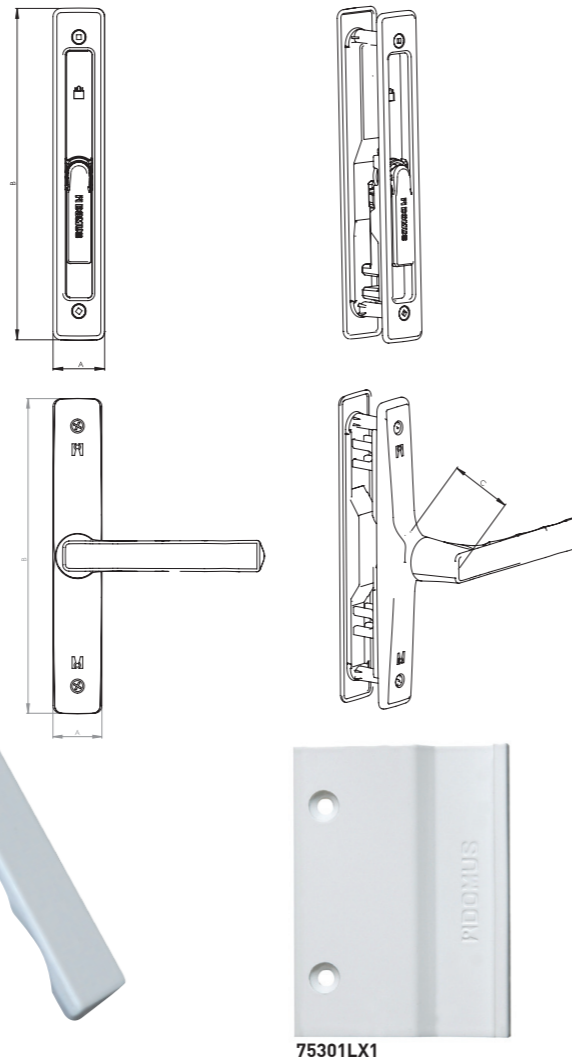

Συρόμενα Παράθυρα Αλουμινίου Sliding Aluminium Windows

Νέα εποχή

Κλειδαριά και Σπανιολέτα D-FENDER

Κλειδαριά Ασφαλείας για «κωνευτά» συστήματα Προτείνεται για όπου απαιτείται κωνευτή κλειδαριά (παντζούρι). Η κλειδαριά συνδυάζεται με το αντίστοιχο σύστημα **D-FENDER** (2 ή 4 κλειδωμάτων). Η κωνευτή κλειδαριά Λεβιέ είναι ιδανική για το σύστημα **D-FENDER** 4 κλειδωμάτων.

Σπανιολέτα 90° ή 180°

Διατίθεται με 2 σχέδια λαβών (ορθογώνια και ίσια). Κατόπιν παραγγελίας προσφέρετε και με οβάλ λαβή. Η σπανιολέτα συνδυάζεται με το αντίστοιχο σύστημα **D-FENDER** (2 ή 4 κλειδωμάτων). Με την σπανιολέτα 180° επιτυγχάνεται το πλήρες άνοιγμα του παραθύρου.

Διατίθεται με φινιρίσμα ηλεκτροστατικής βαφής (λευκό, μαύρο) και χρώμιο. Κατόπιν παραγγελίας προσφέρονται και σε ειδικά χρώματα επιλέγοντας από γκάμα με περισσότερους από 300 κωδικούς. Η DOMUS προτείνει τη χρήση αυτοστηριζόμενου μηχανισμού χωρίς την εξωτερική χούφτα για μεγαλύτερη ασφάλεια και στεγανότητα.

They have electrostatic paint finish (white, black) and chrome finish. They are also available in more than 300 special colours, upon request. DOMUS suggests the self-supporting system, without external flush handle, for maximum security and proofness.

Για περισσότερες οδηγίες εγκατάστασης κάντε κλικ...
For installation instructions please click...

<http://www.youtube.com/watch?v=hk9XCEWJwm0>

Lever Lock and Cremon D-FENDER

The Lever lock combines with the relative D-FENDER System (2 or 4 LockingPoints).

Cremon Handle D-FENDER of 90° or 180°

There are available 2 shapes, rectangular and classic. Can be supplied in oval shape, upon request. The Cremon Handle combines with the relative **D-FENDER** System (2 or 4 Locking Points). The full opening of the window can be achieved with the Cremon Handle 180°.

D-FENDER