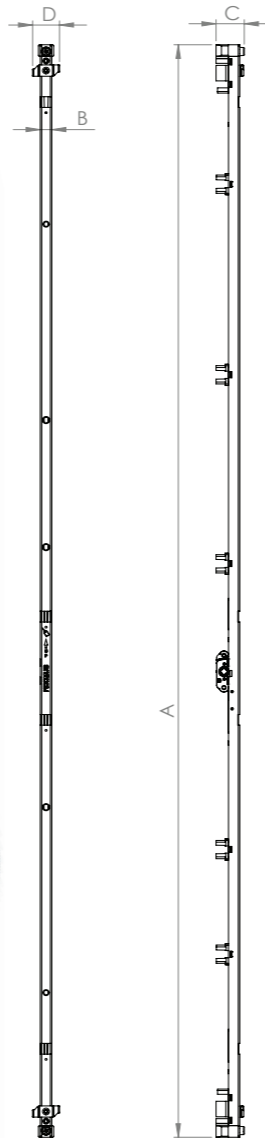

Spindle D-FENDER 4 locking points (sash)

The new spindle D-FENDER system, for sliding aluminium profiles is designed with the same philosophy of D-FENDER 4 locking points system. For each aluminium sliding series there is a specific spindle D-FENDER system. The spindle D-FENDER 4 locking points system is designed for easy, fast and precise installation, by using only the necessary accessories for each profile, which are included in the packing. There is a special gage, for easy milling of the aluminium profile, perfect adjustment and saving time. The system is double-supported on the profiles, which is achieved with the combination of screws and special drivers, with the use of only a screwdriver. For smooth and silent function and impact protection, the system includes special springs and incorporated shock-absorbers. A heavy duty mounting is achieved by the aluminium spacers for handle which are included in the packaging. Maximum security and waterproof due to the absence of milling on the outer side of the profile. There is a wide variety of handles' modern designs.