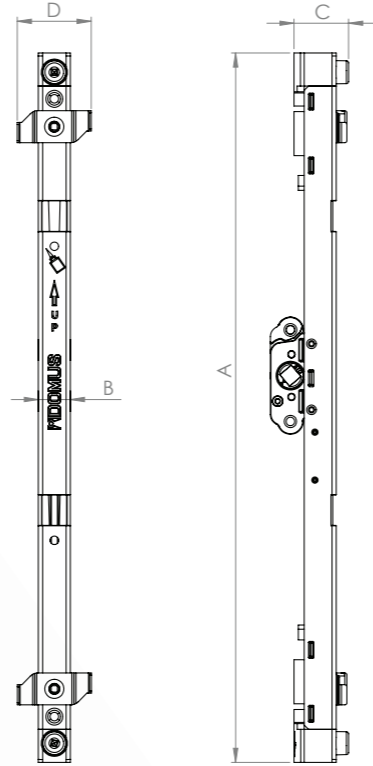

Συρόμενα Παράθυρα Αλουμινίου Sliding Aluminium Windows

Νέα εποχή